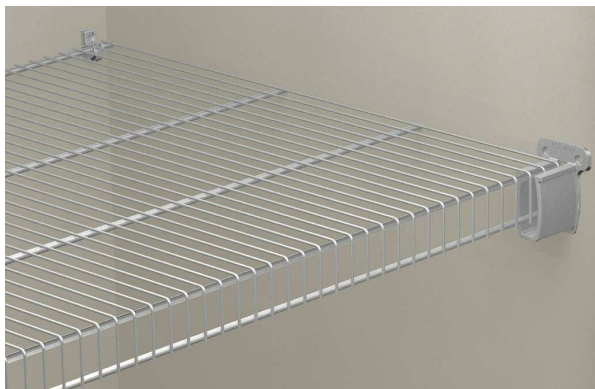

Satin Chrome is ClosetMaid's new wire finish available to builders and homeowners. Satin Chrome provides another trend upgrade for homeowners everywhere complementing Stainless Steel Kitchens nationwide. The 5/8" wire spacing of Close Mesh shelving provides excellent stability and prevents cans and jars from tipping. The Satin Chrome wire storage system provides an alternative upgrade to white wire systems for homeowners that are looking for a more sophisticated finish.

SUPERSLIDE®

The original, economical traditional mounting system can be configured to fit any space or storage need.

Close Mesh shelving features 5/8" wire spacing to prevent items from tipping.

SuperSlide shelving is a great all-purpose shelf. The addition of the SuperSlide hardware provides closet rods with continuous sliding hanger action.

- Satin Chrome finish will be available in both traditional fixed mount and SuperSlide.
- SuperSlide allows hangers to slide without interruption. Available in 12" and 16" depths.
- Close Mesh shelving is available in 12", 16" and 20" shelf depths.
- Ask your ClosetMaid Authorized Dealer for more information and an estimate.